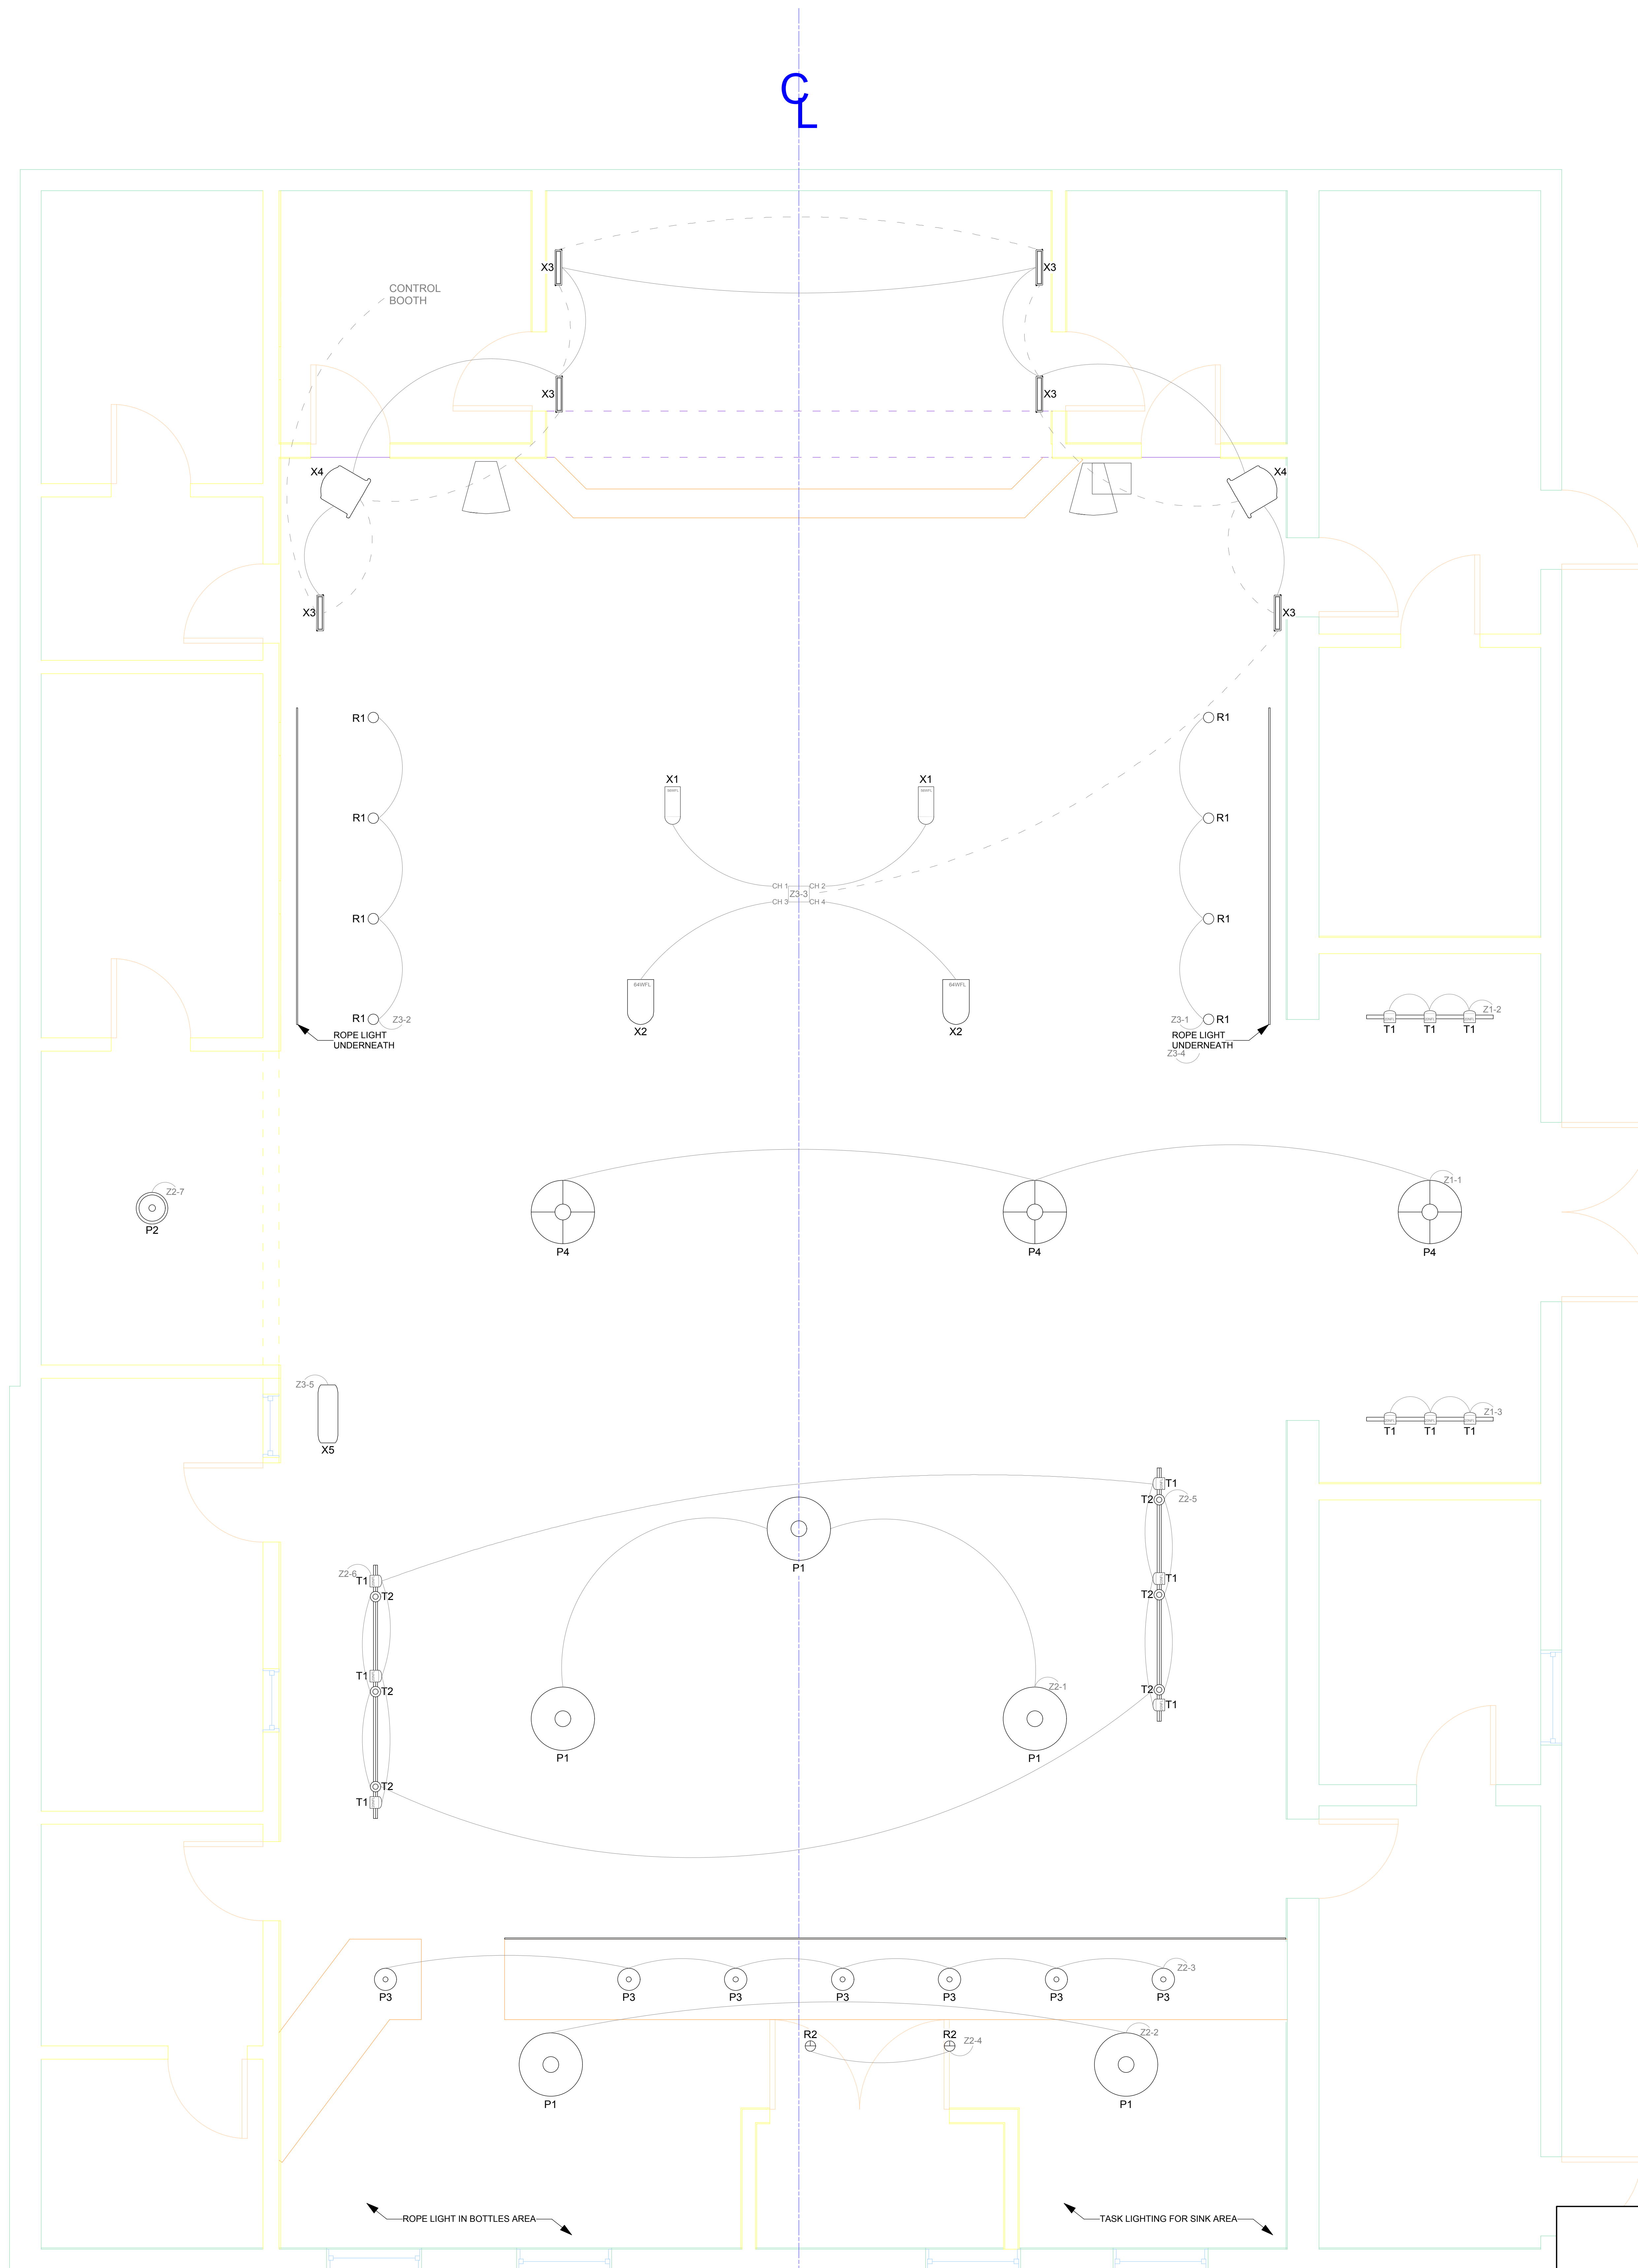

3 FIRST FLOOR LIGHTING ELECTRICAL REFLECTED CEILING PLAN
SCALE: 1/2" = 1'-0"

INSTRUMENTS:

R1		Thomas 5-in Recessed Black Baffle PAR20 WFL 50W	P3		Coleman Clip Light with Hat A19 LED 6W
R2		Bazz 5-in Direction Recessed PAR20 NSP 50W	P4		Progress Ceiling Flush Mount A19 LED 6W (2)
P1		Back Door Chandelier CAT 40W (6)	T1		WAC HTK-763-BK Track Head PAR50 WFL 50W
P2		Back Door Dome A19 LED 6W (2)	T2		Patriot Loft Bronze Track Pendant A19 LED
X1		Altman PAR 56 WFL 500w	X4		American DJ Revlo II 18W
X2		Altman PAR 64 WFL 500w	X5		American DJ FS-1000 575W
X3		Chauvet SlimPAR 64 32W			

WIRING:

C1 / C2		1000 Bulbs Warm Rope Light LED 0.9W/ft
4" SINGLE CIRCUIT TRACK		
8" TWO CIRCUIT TRACK		
Circuit Run		
DMX Data Run		

Lighting Consultation
CIRCUIT PLAN

DEREK JONES
DESIGN ARTS

PHONE: 757.879.4259
EMAIL: derek@derekjonesdesignarts.com
WEB: www.derekjonesdesignarts.com

THE BACK DOOR Plate:
Bloomington, IN **3**
Scale: 1/2" = 1' Date: 4/6/2014 of 3