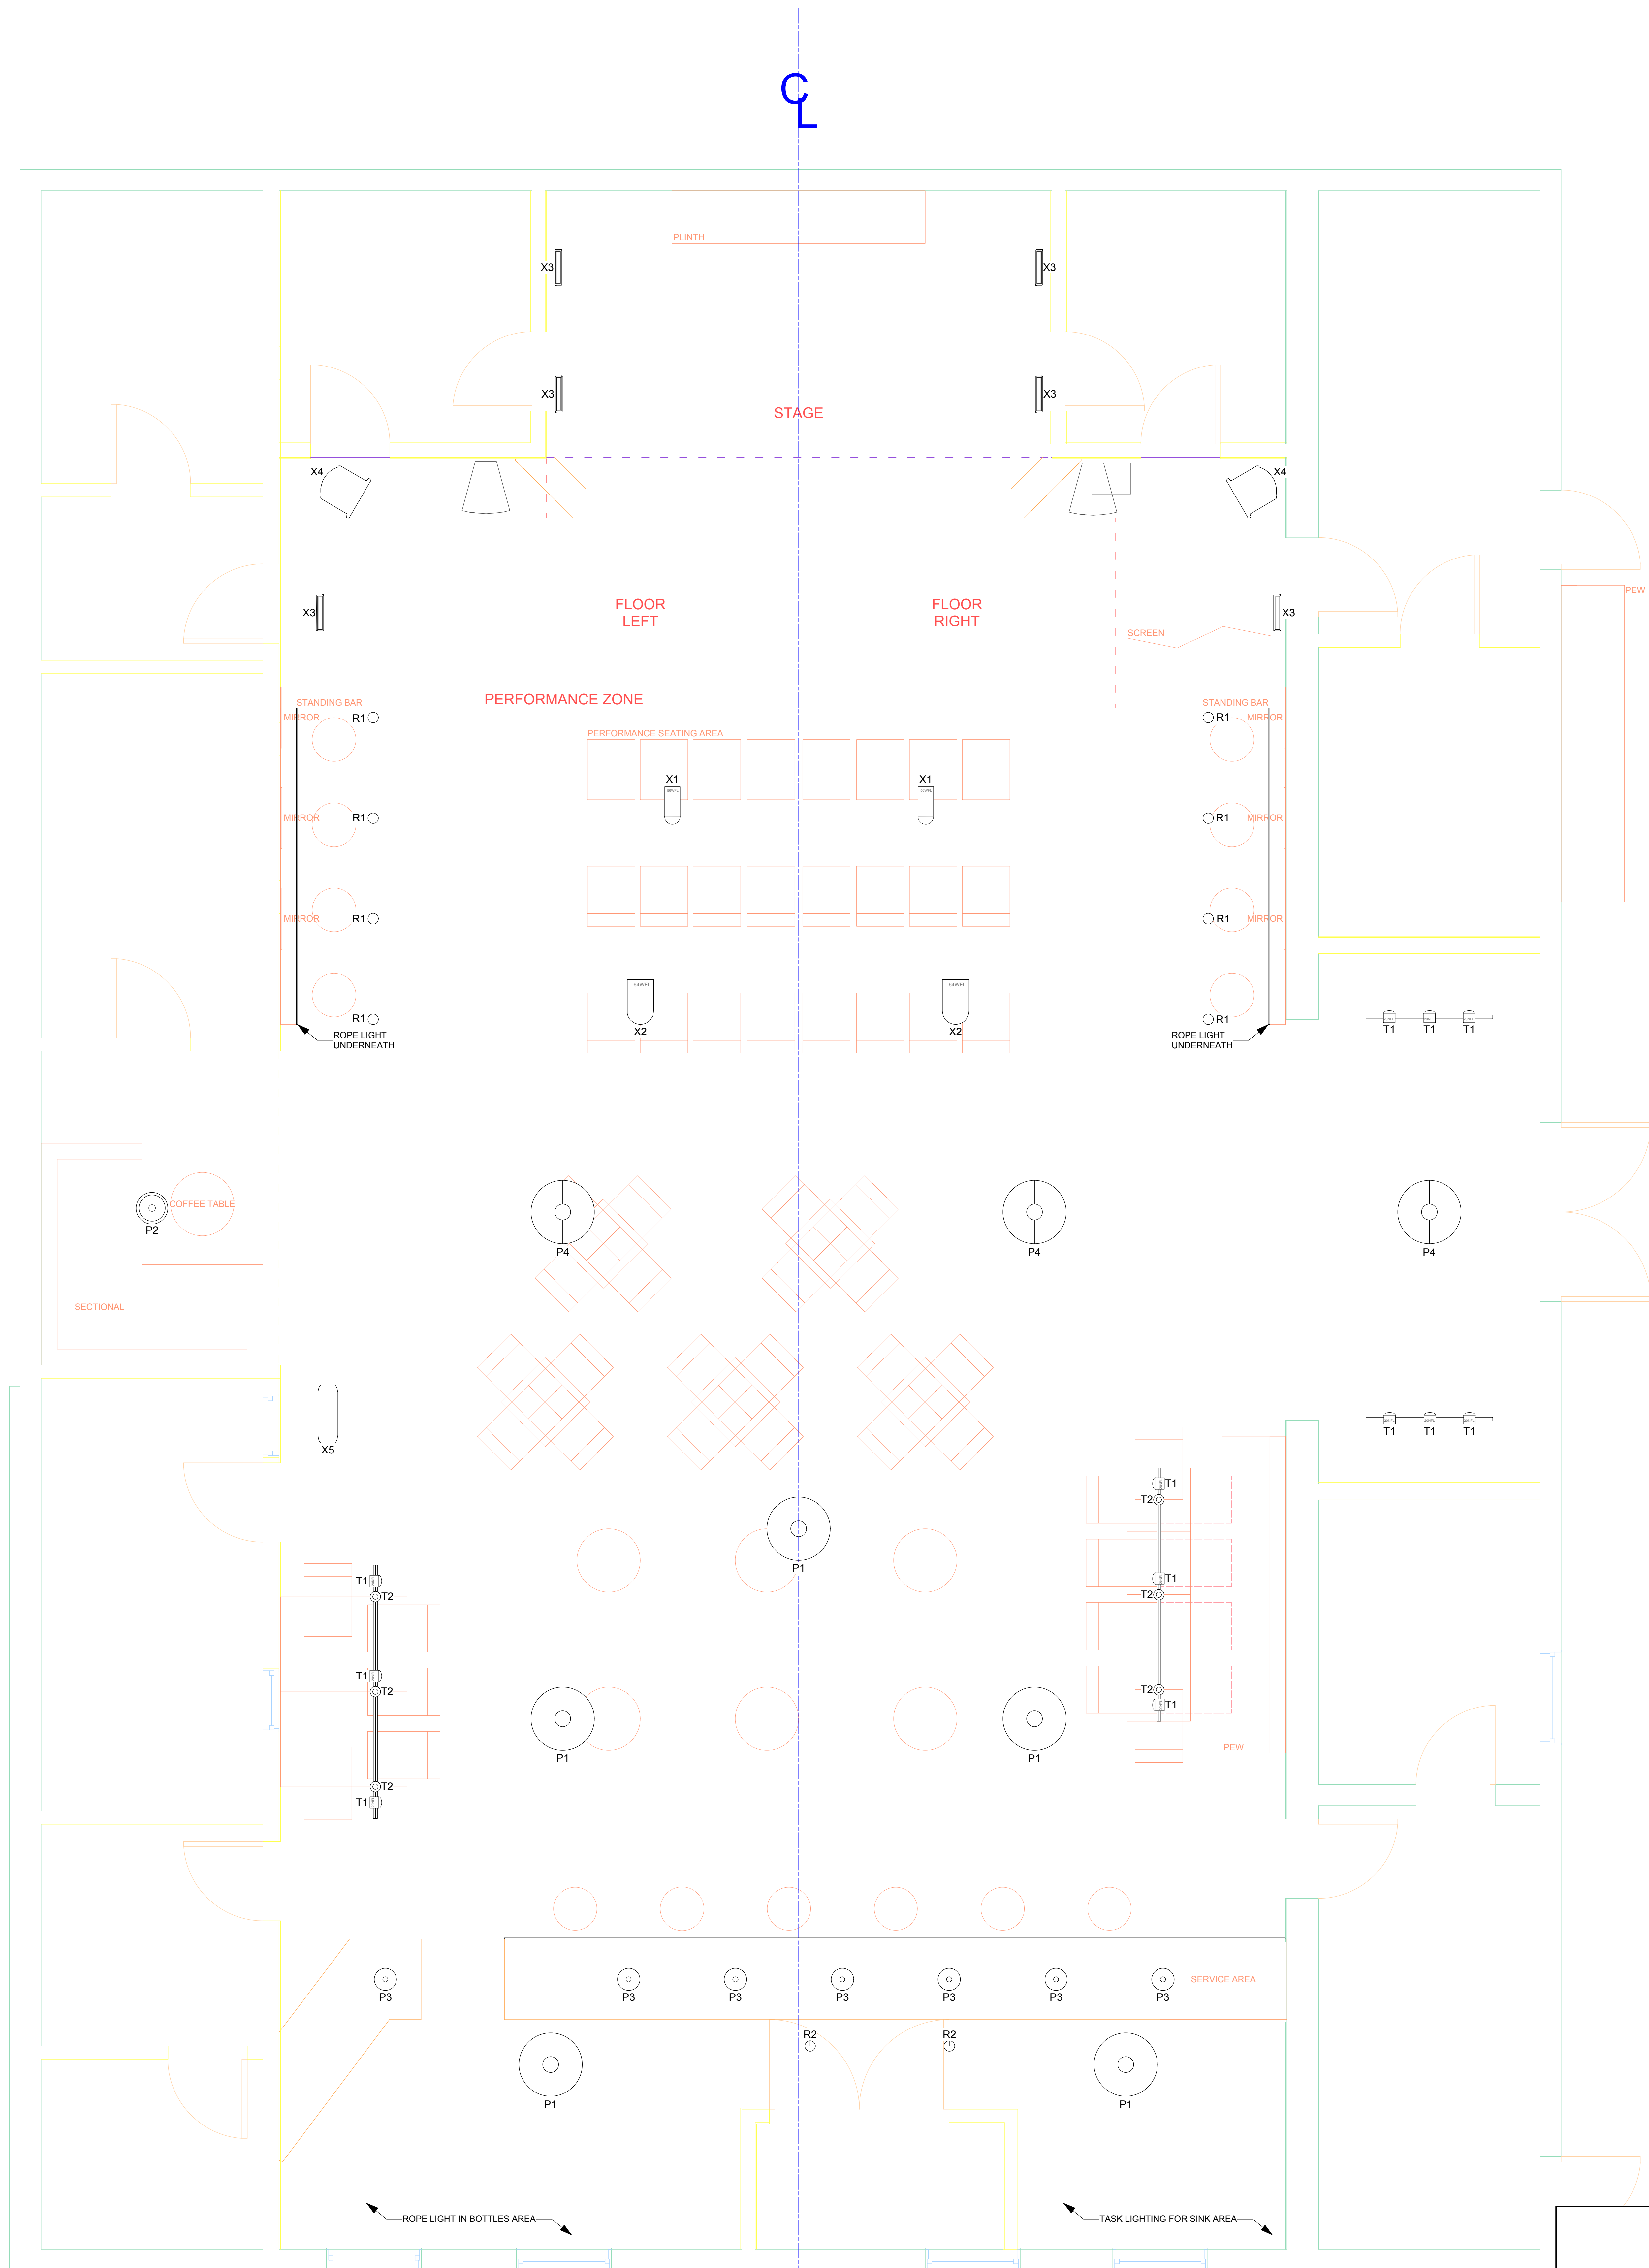

1 FIRST FLOOR FURNITURE PLAN
SCALE: 1/2" = 1'-0"

Lighting Consultation
FURNITURE PLAN

**DEREK JONES
DESIGN ARTS**

PHONE: 757.879.4259
EMAIL: derek@derekjonesdesignarts.com
WEB: www.derekjonesdesignarts.com

THE BACK DOOR

Plate:

Bloomington, IN

1

Scale:
1/2" = 1'

Date: 4/6/2014

of 3

2 FIRST FLOOR LIGHTING DESIGN REFLECTED CEILING PLAN
SCALE: 1/2" = 1'-0"

THE BACK DOOR Plate:
Bloomington, IN **3**
Scale: 1/2" = 1' Date: 4/6/2014 of 3