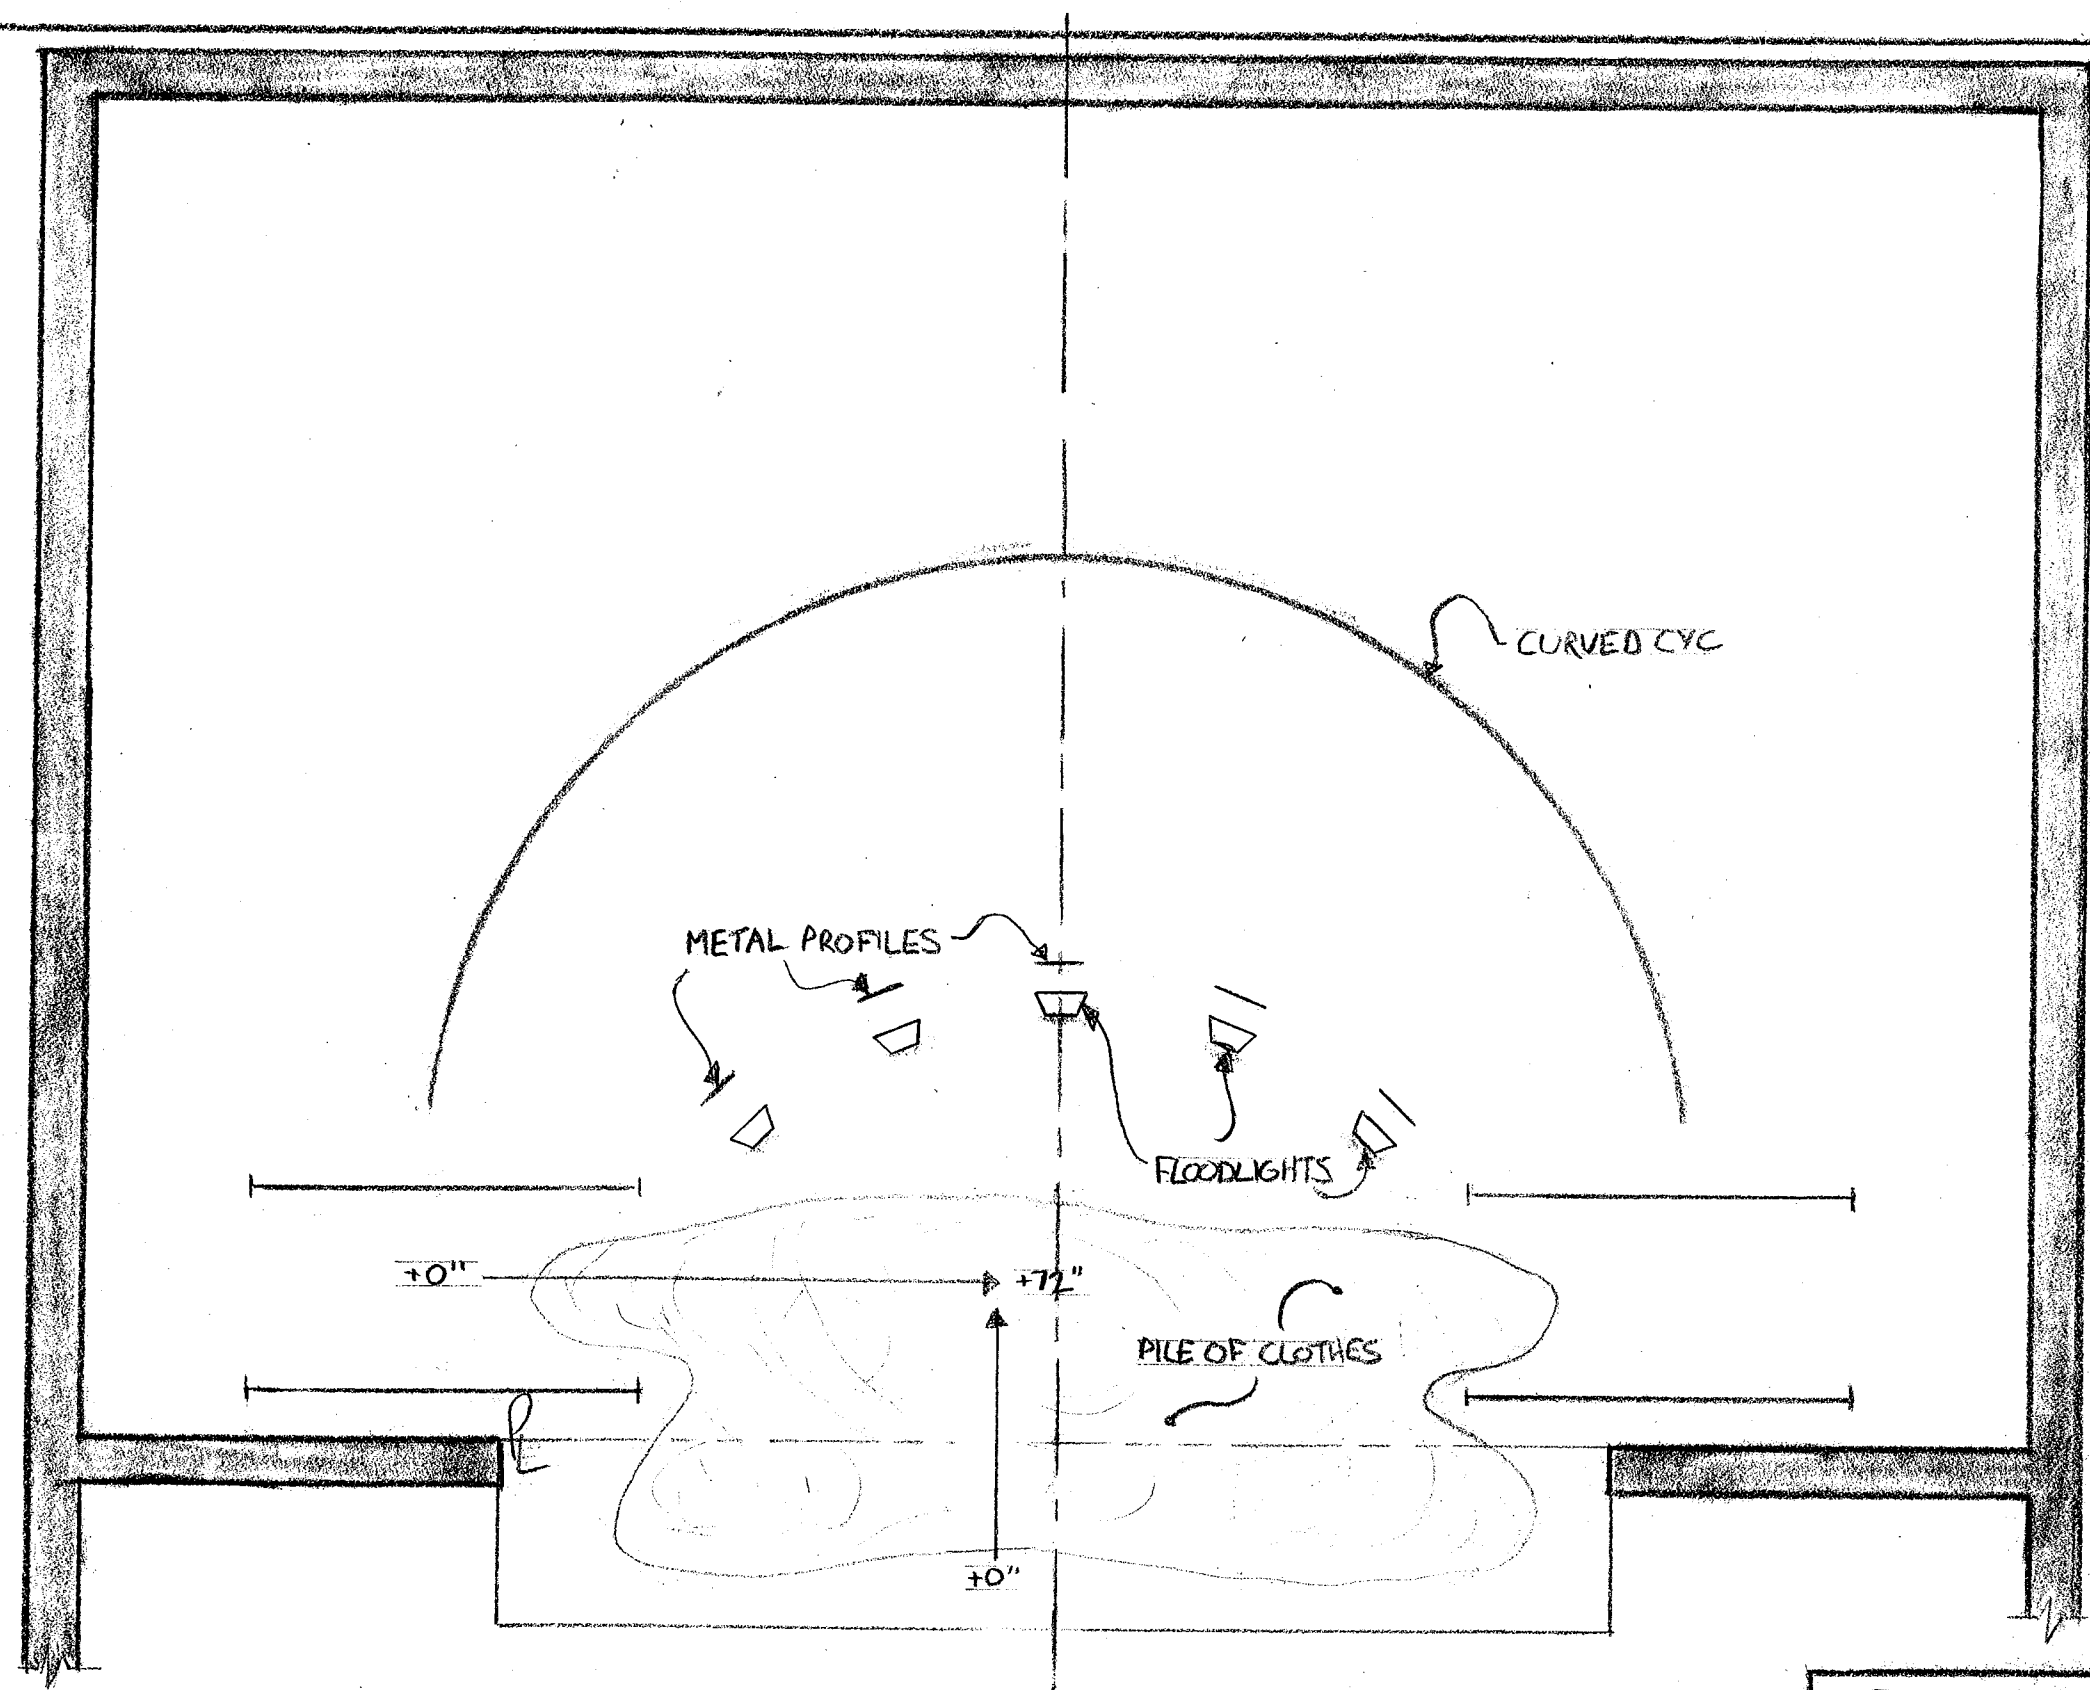

13- CURVED CYC

6- CURVED CYC

4- BLACK LEGS

1- BLACK LEGS

COME AND GO	IU T506
GROUND PLAN SKETCH	DEREK JONES
SCALE: 1/4" = 1'-0"	DATE: 10/21/2013