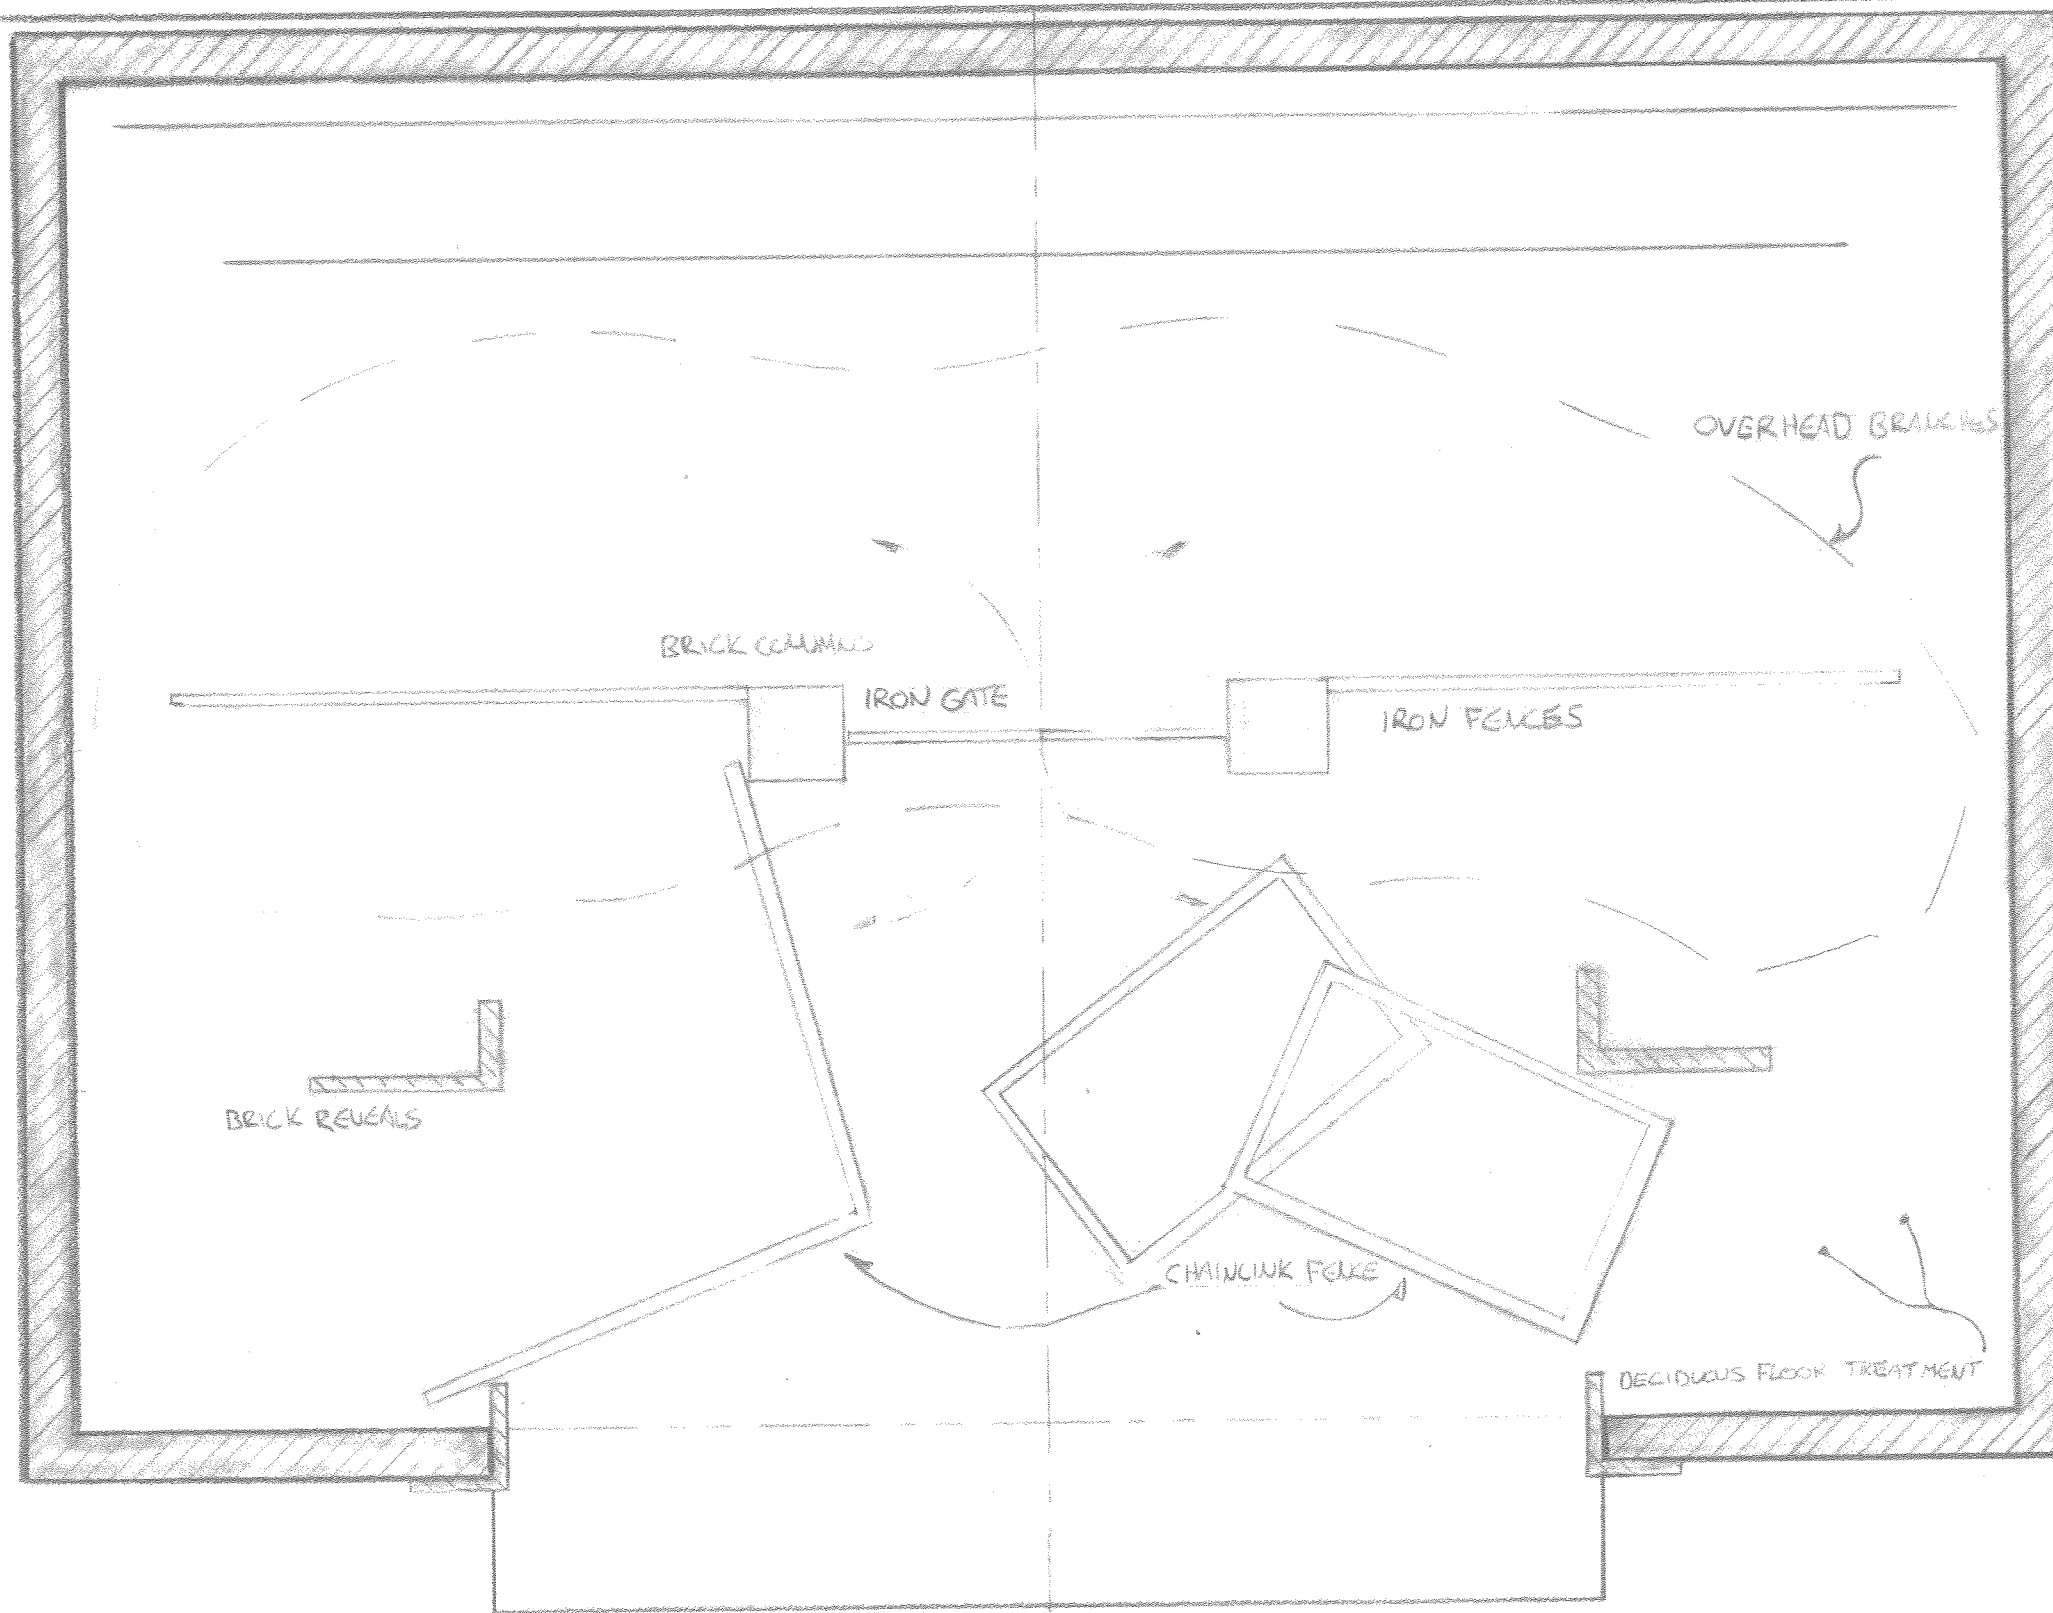

19- PAINTED CYC

17- MANSION DROP

PROJECT DESIGN: DARK FENCE	
DESIGN BY: DEREK JONES	
SCALE: 1/4" = 1'-0"	DATE: 10/10/2013

19- PAINTED CYC

17- MANSION DROP

PROJECT DESIGN: DARK FENCE	
DESIGN BY: DEREK JONES	
SCALE: 1/4" = 1'-0"	DATE: 10/10/2013