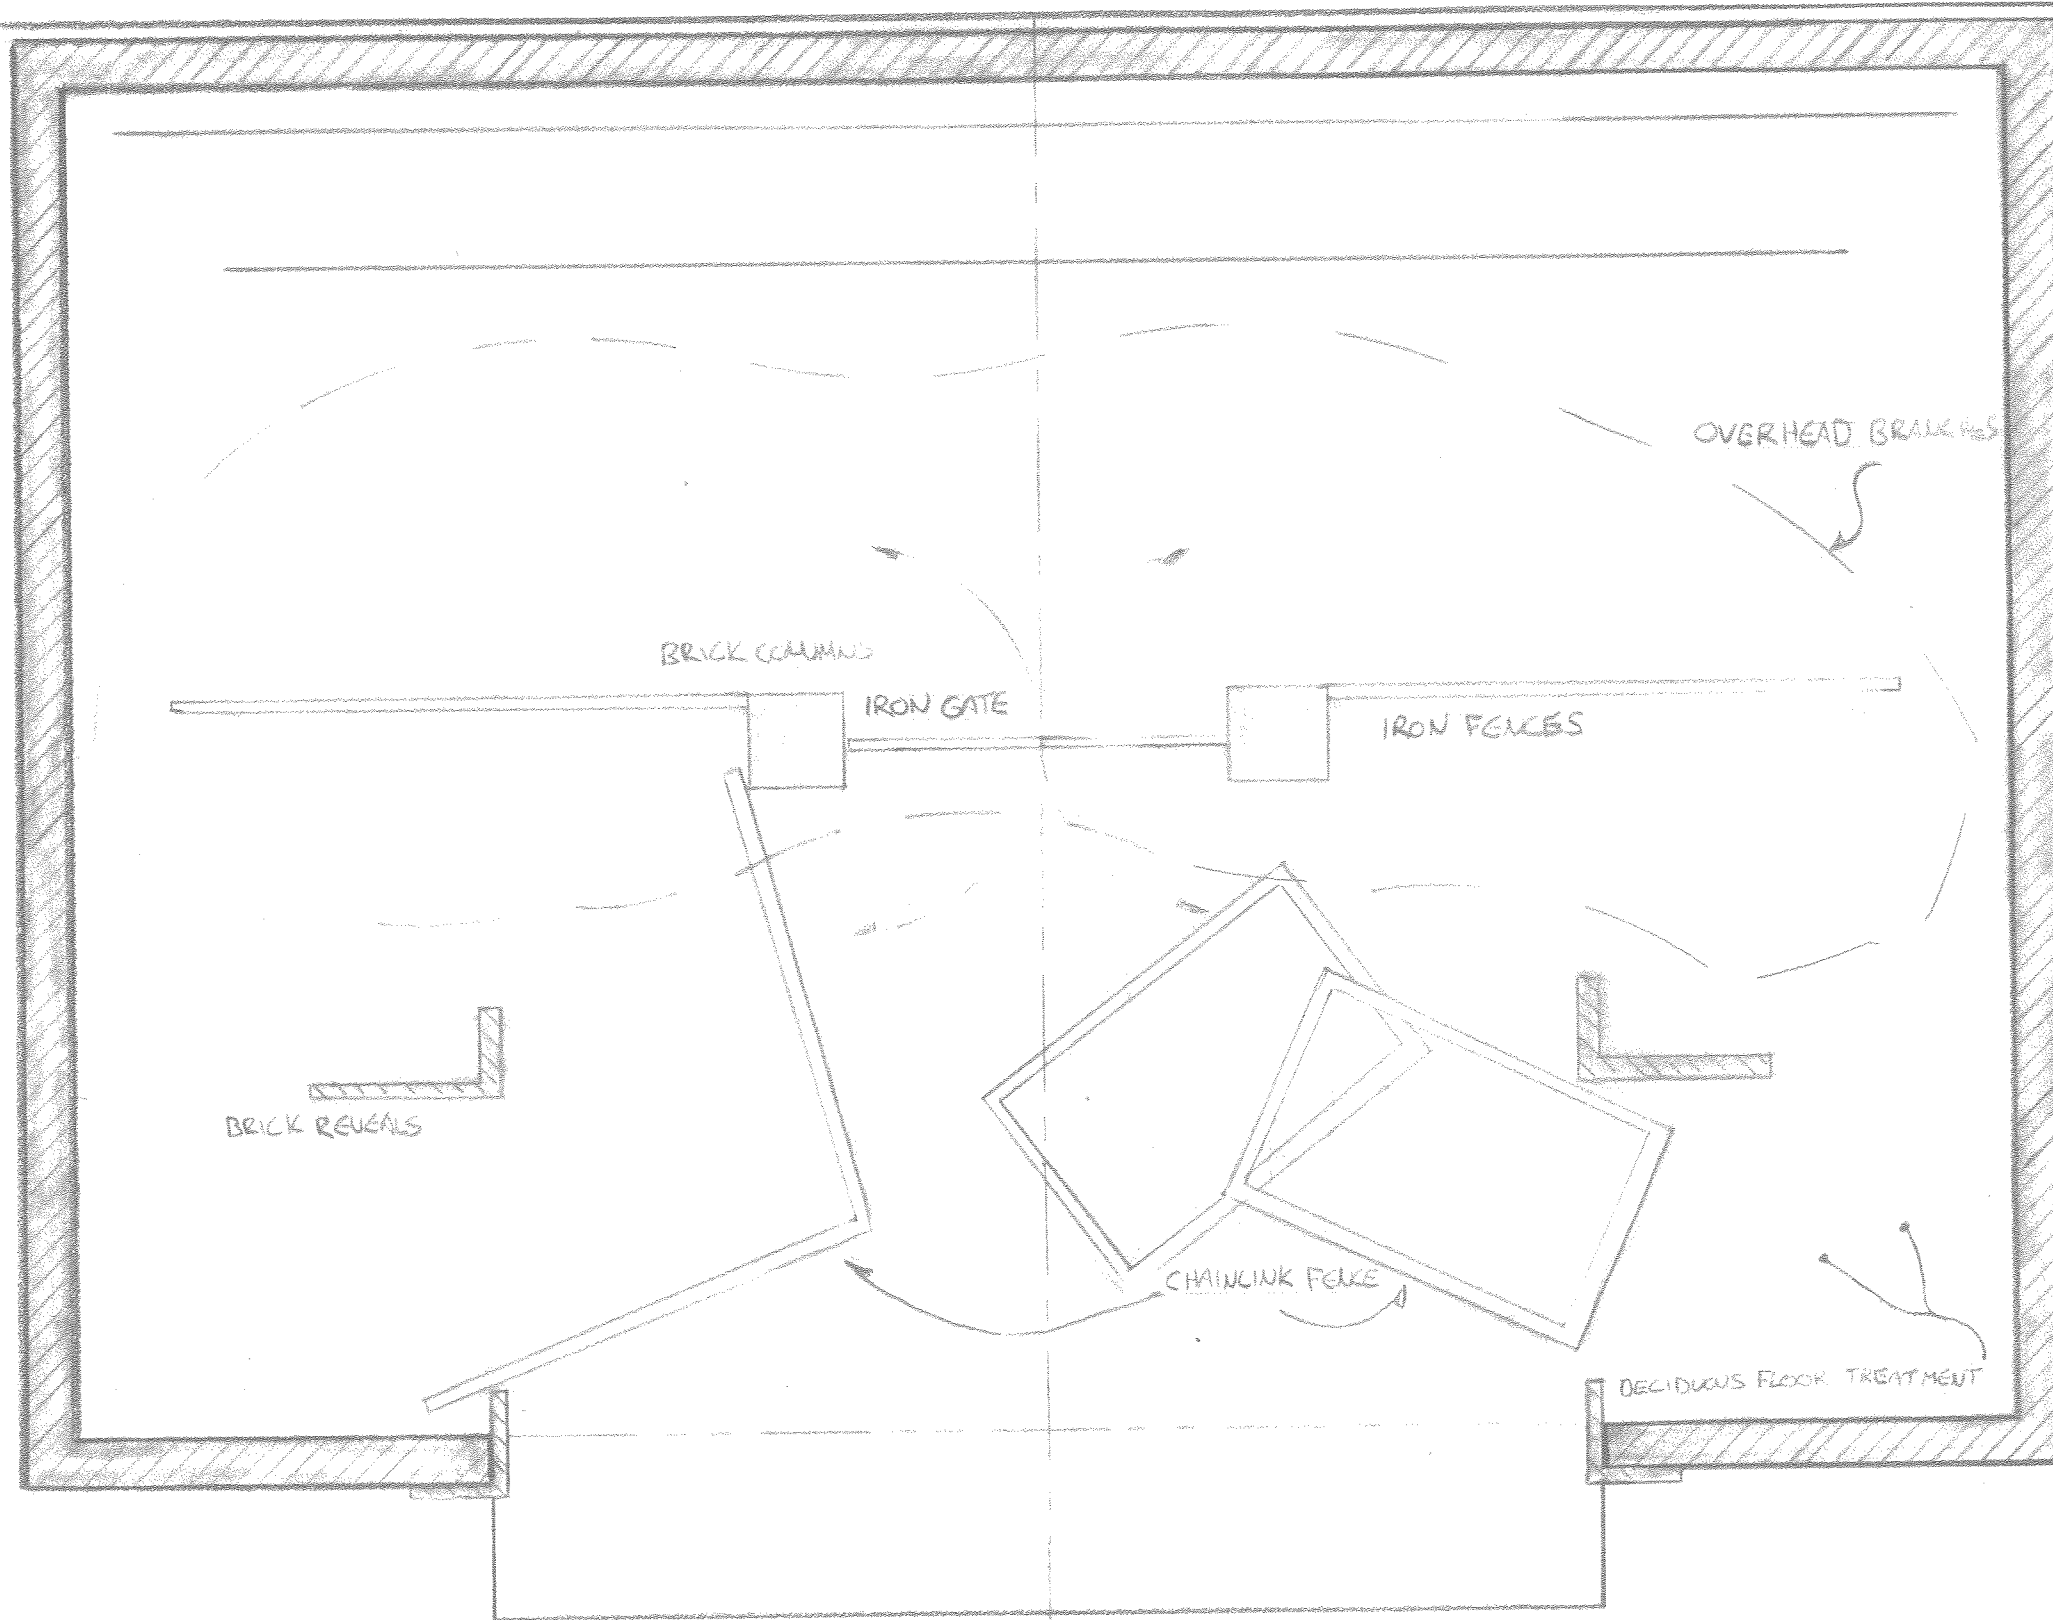

19- PAINTED CYC

17- MANSION DROP

PROJECT DESIGN: DARK FENCE	
DESIGN BY: DEREK JONES	
SCALE: 1/4" = 1'-0"	DATE: 10/10/2013

19- PAINTED CYC

17- MANSION DROP

PROJECT DESIGN: DARK FENCE	
DESIGN BY: DEREK JONES	
SCALE: 1/4" = 1'-0"	DATE: 10/10/2013